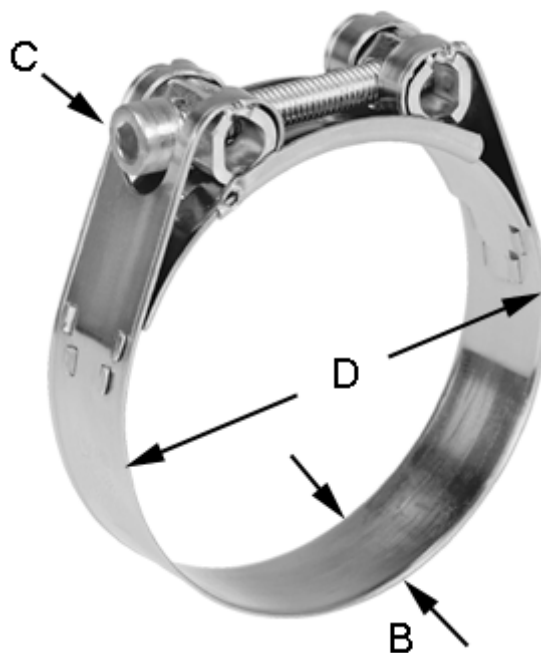

Article number: 025917255126

Description: Heavy Duty Clamp GBS M 126/25 W5 ISK STC

Measures

C (screw type) = ISK
Diameter D = 121-130
Width B = 25